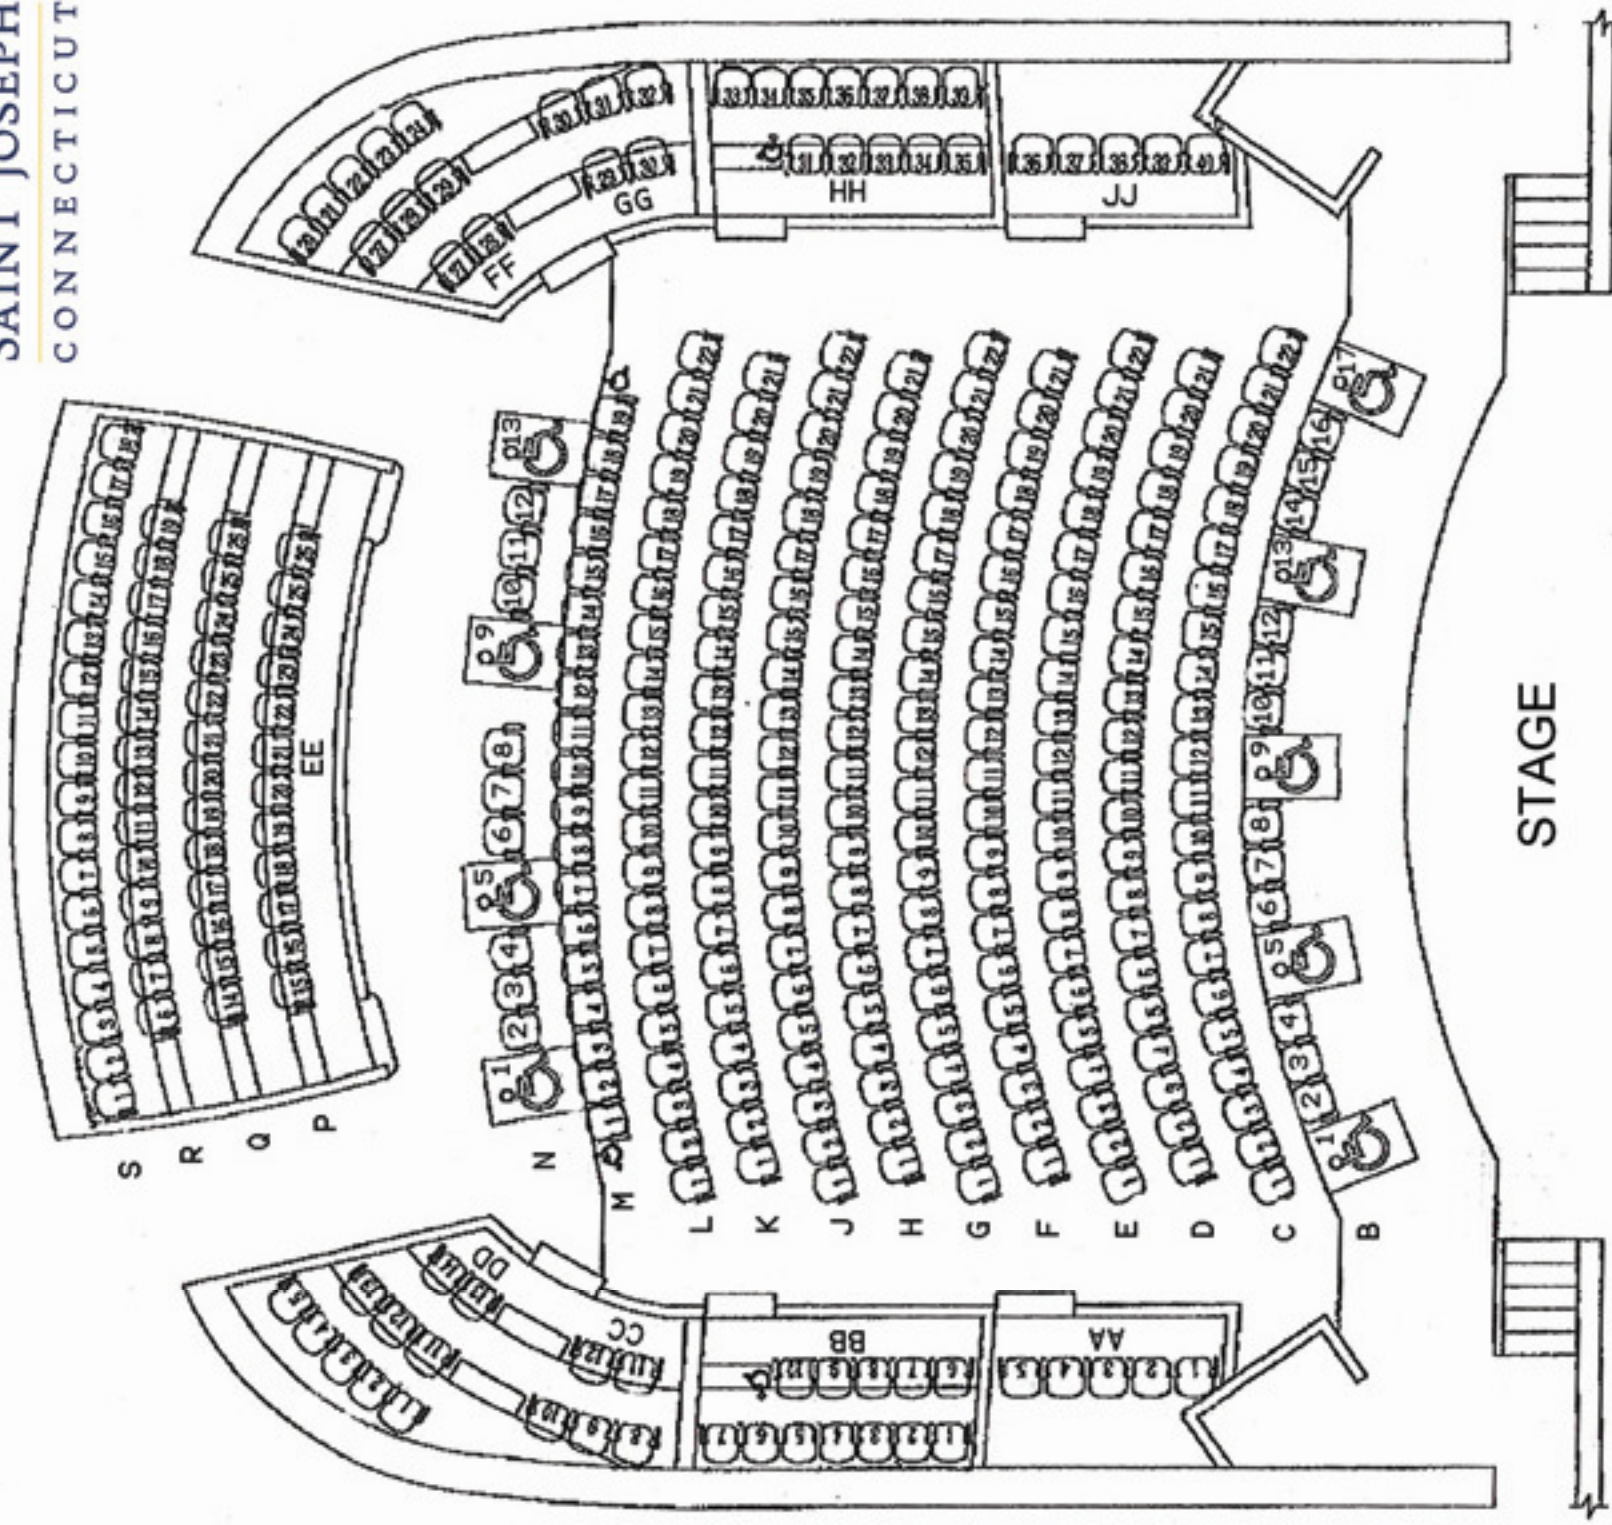

UNIVERSITY OF  
SAINT JOSEPH  
CONNECTICUT

THE CAROL  
AUTORINO CENTER  
FOR THE ARTS  
AND HUMANITIES

Hoffman Auditorium

Indicates Handicap Transfer Seat

Indicates Wheelchair Space